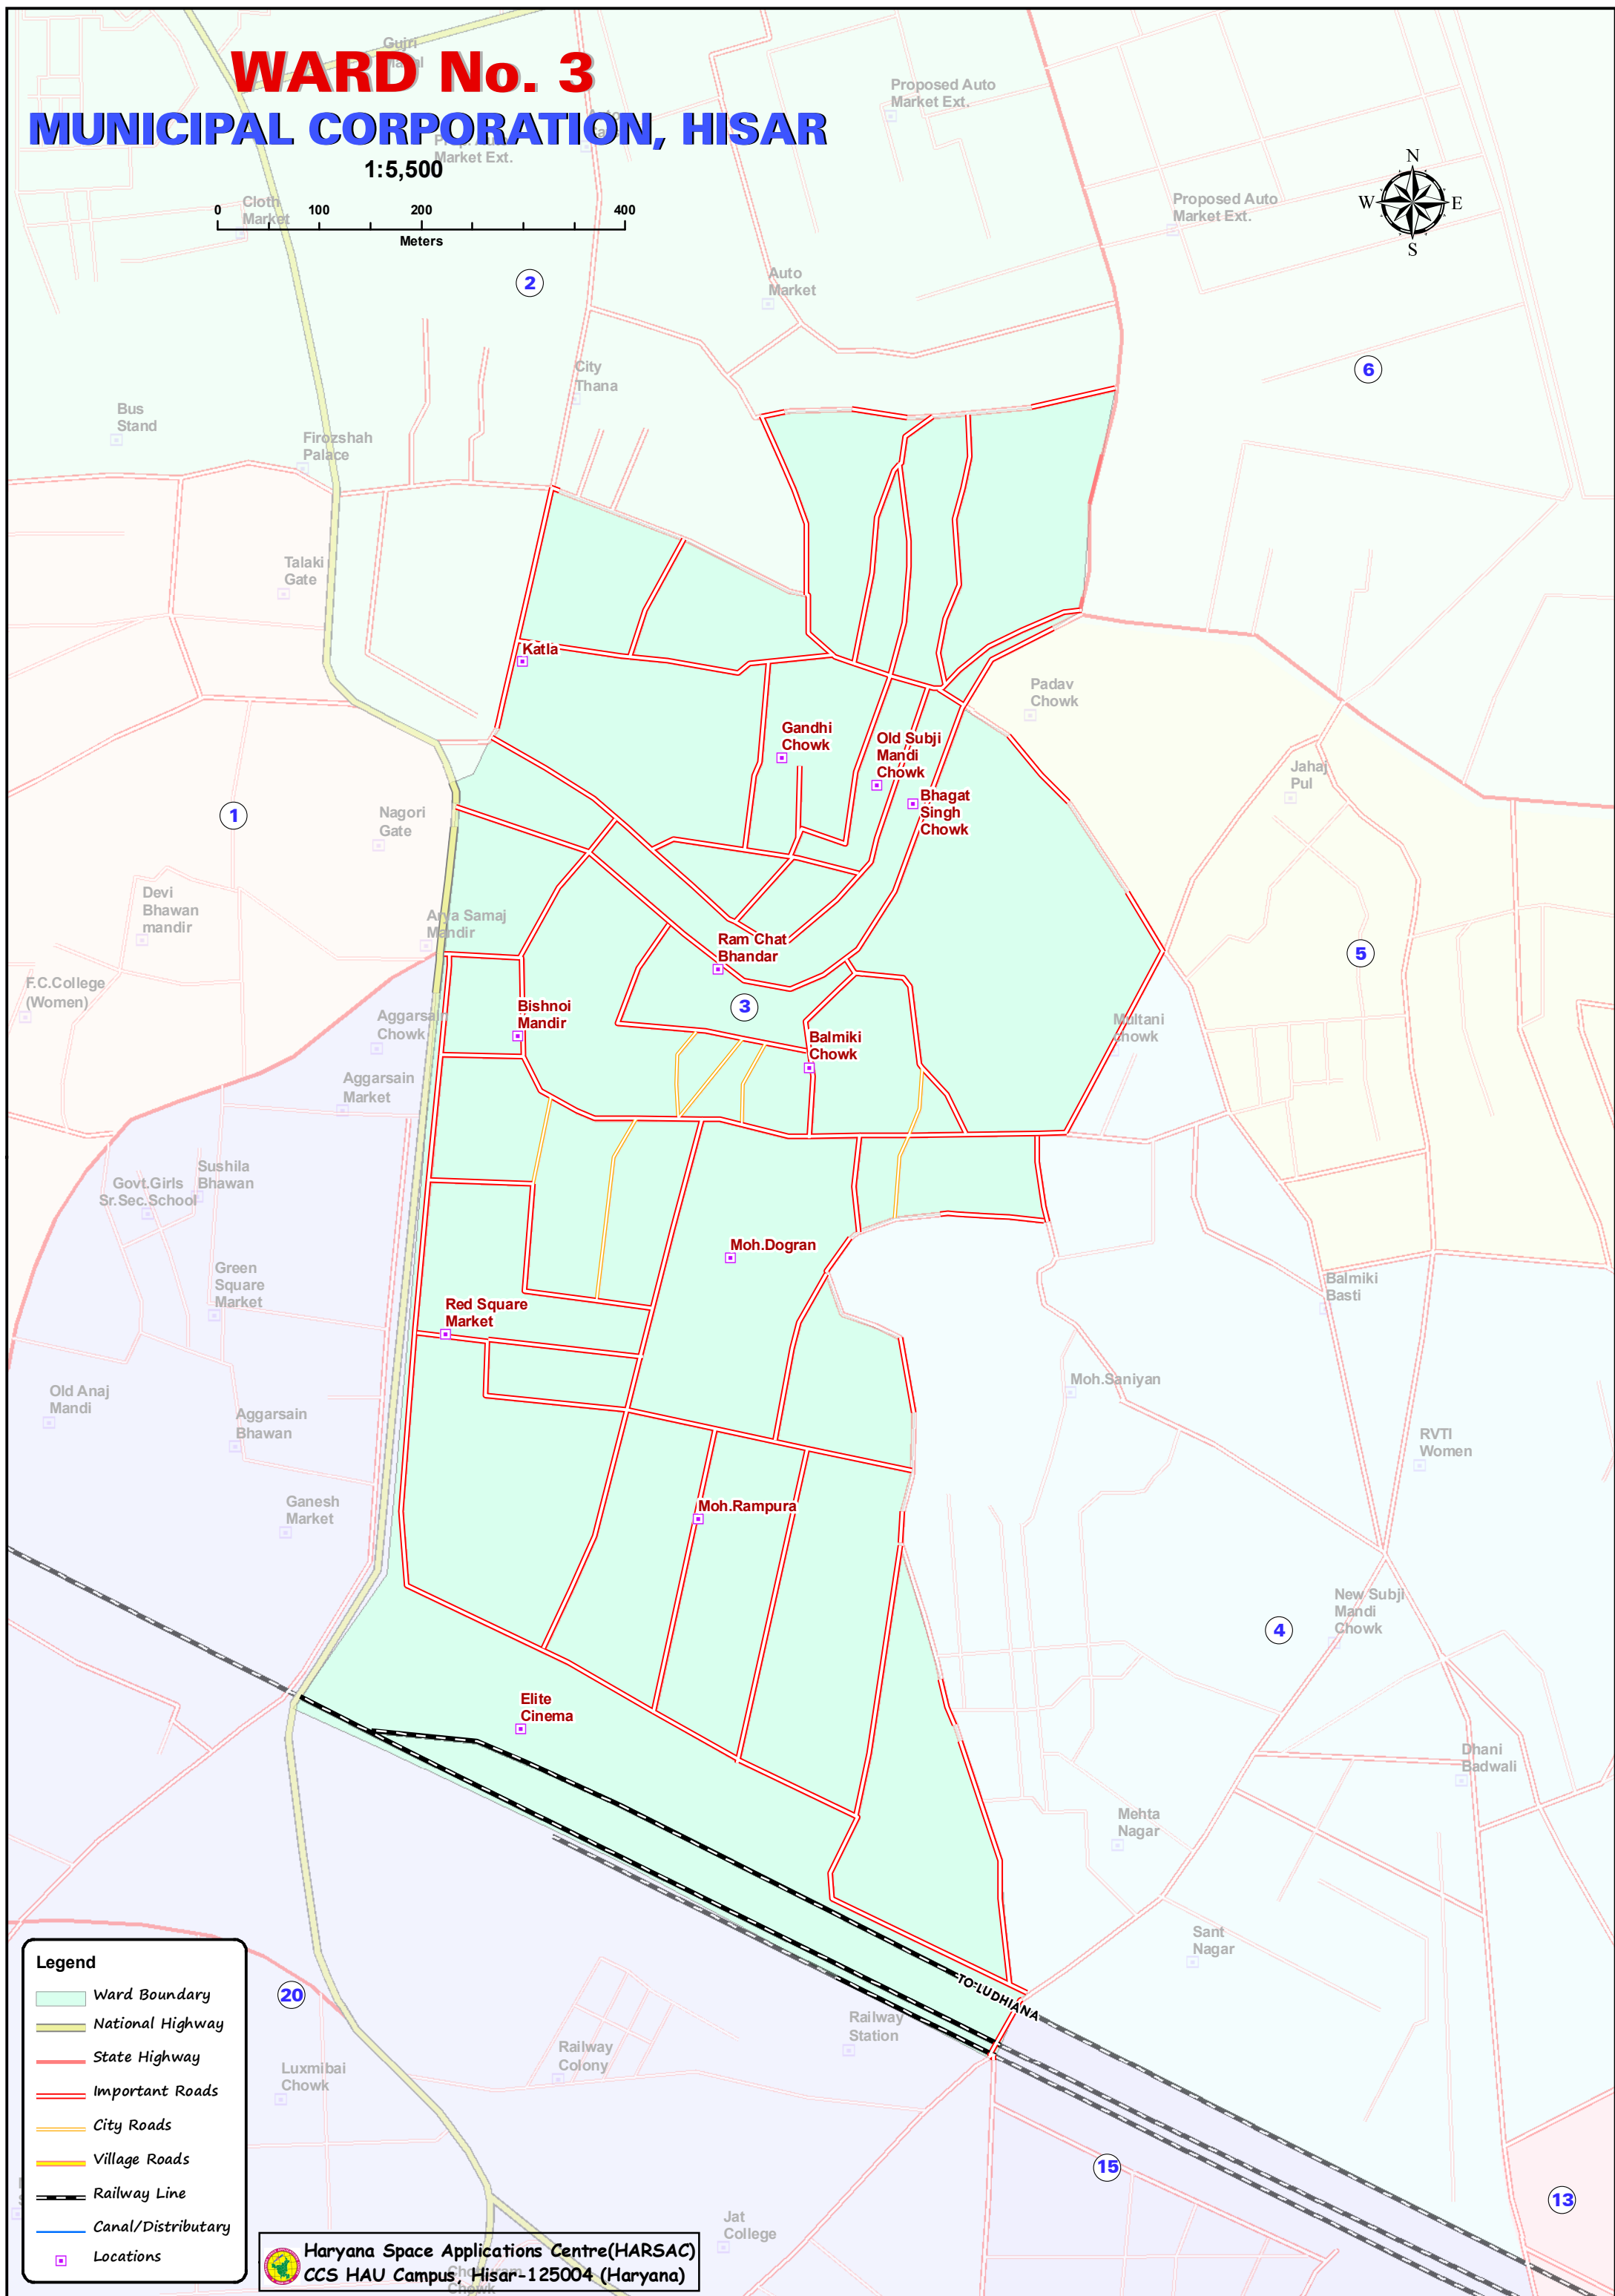

WARD No. 3

MUNICIPAL CORPORATION, HISAR

1:5,500

Legend

- Ward Boundary
- National Highway
- State Highway
- Important Roads
- City Roads
- Village Roads
- Railway Line
- Canal/Distributary
- Locations

Haryana Space Applications Centre(HARSAC)
CCS HAU Campus Hisar-125004 (Haryana)